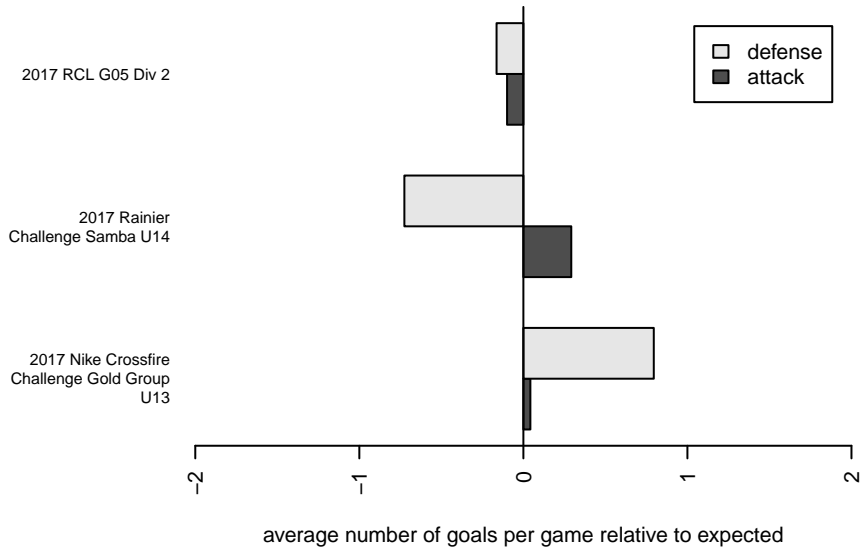

# Harbor Premier Green G05

Harbor FC  
 Gig Harbor, WA  
 G05 total strength=1182  
 attack=4.23 defense=3.35  
 fall league = RCL G05 Div 2

alt names used:  
 Harbor Premier G05 Green A  
 HARBOR SC HARBOR PREMIER G05 GREEI

Venues played:  
 2017 Rainier Challenge Samba U14  
 2017 Nike Crossfire Challenge Gold Group U13  
 2017 RCL G05 Div 2

**Harbor Premier Green G05**  
 Dots are actual minus expected GF (blue circles) and GA (red triangles).  
 Blue line is smoothed change in attack strength. Red is smoothed change in defense strength.

**attack and defense variance (black dot)  
relative to other teams  
and top 10 in region**

**attack and defense rating  
relative to others at age  
and all opponents in last 13 months**

**Performance relative to 13 month average**