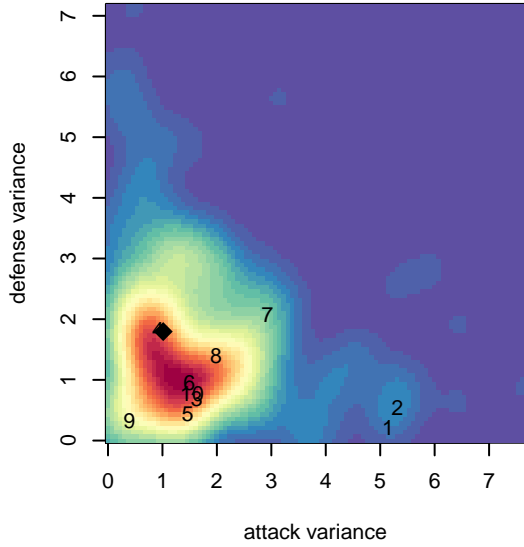

# Harbor Premier Green G05

Harbor FC  
 Gig Harbor, WA  
 G05 total strength=1182  
 attack=4.23 defense=3.35  
 fall league = RCL G05 Div 2

alt names used:  
 Harbor Premier G05 Green A  
 HARBOR SC HARBOR PREMIER G05 GREEI

Venues played:  
 2017 Rainier Challenge Samba U14  
 2017 Nike Crossfire Challenge Gold Group U13  
 2017 RCL G05 Div 2

**Harbor Premier Green G05**  
 Dots are actual minus expected GF (blue circles) and GA (red triangles).  
 Blue line is smoothed change in attack strength. Red is smoothed change in defense strength.

**attack and defense variance (black dot)  
relative to other teams  
and top 10 in region**

**attack and defense rating  
relative to others at age  
and all opponents in last 13 months**

**Performance relative to 13 month average**