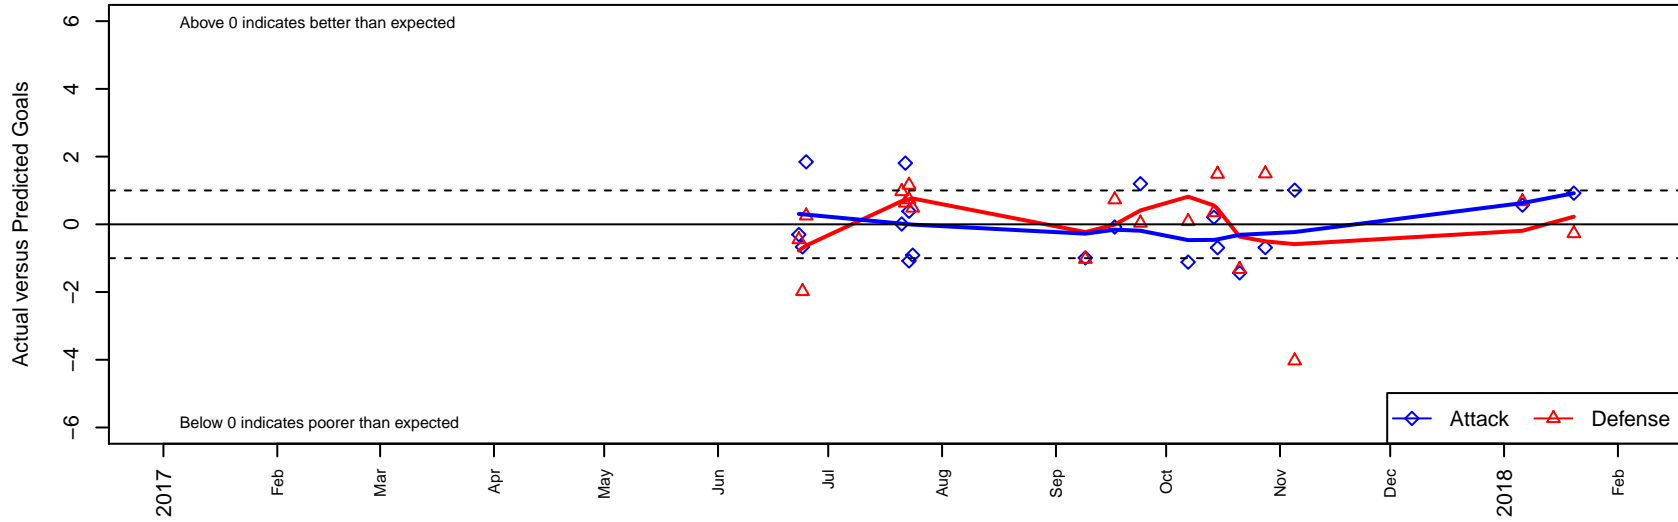

# Harbor Premier Green G05

Harbor FC  
 Gig Harbor, WA  
 G05 total strength=1182  
 attack=4.23 defense=3.35  
 fall league = RCL G05 Div 2

alt names used:  
 Harbor Premier G05 Green A  
 HARBOR SC HARBOR PREMIER G05 GREEI

Venues played:  
 2017 Rainier Challenge Samba U14  
 2017 Nike Crossfire Challenge Gold Group U13  
 2017 RCL G05 Div 2

**Harbor Premier Green G05**  
 Dots are actual minus expected GF (blue circles) and GA (red triangles).  
 Blue line is smoothed change in attack strength. Red is smoothed change in defense strength.

**attack and defense variance (black dot)  
relative to other teams  
and top 10 in region**

**attack and defense rating  
relative to others at age  
and all opponents in last 13 months**

**Performance relative to 13 month average**