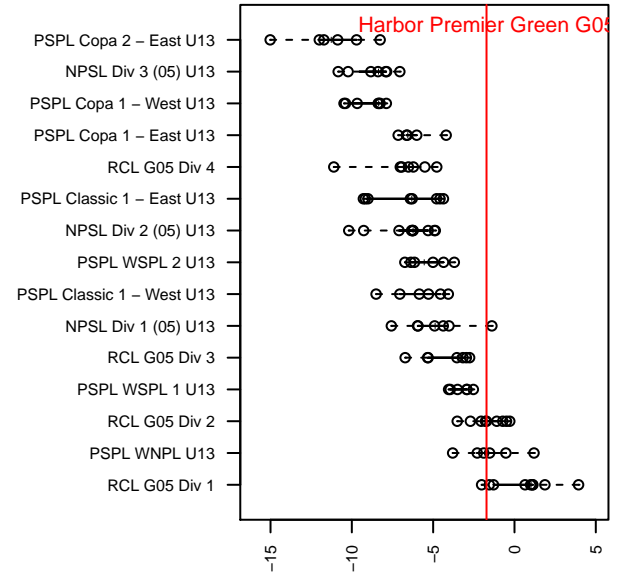

# Harbor Premier Green G05

Harbor FC  
 Gig Harbor, WA  
 G05 total strength=1182  
 attack=4.23 defense=3.35  
 fall league = RCL G05 Div 2

alt names used:  
 Harbor Premier G05 Green A  
 HARBOR SC HARBOR PREMIER G05 GREEI

Venues played:  
 2017 Rainier Challenge Samba U14  
 2017 Nike Crossfire Challenge Gold Group U13  
 2017 RCL G05 Div 2

**Harbor Premier Green G05**  
 Dots are actual minus expected GF (blue circles) and GA (red triangles).  
 Blue line is smoothed change in attack strength. Red is smoothed change in defense strength.

**attack and defense variance (black dot)  
relative to other teams  
and top 10 in region**

**attack and defense rating  
relative to others at age  
and all opponents in last 13 months**

**Performance relative to 13 month average**