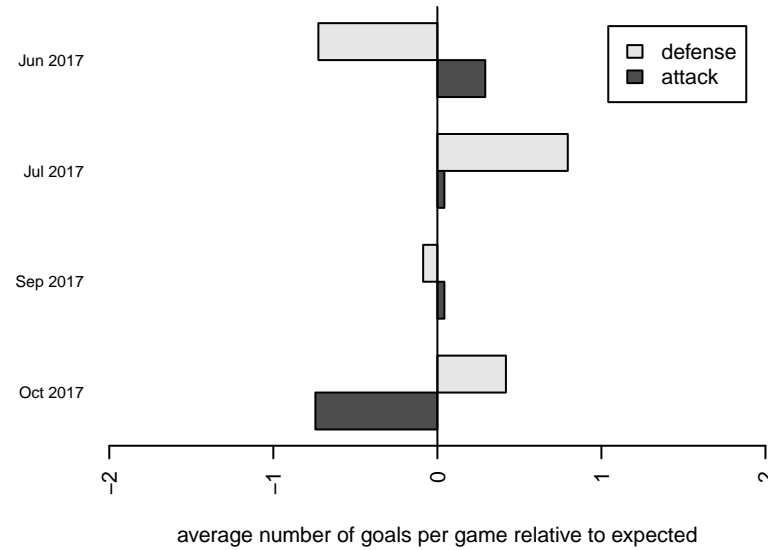

Performance relative to 13 month average